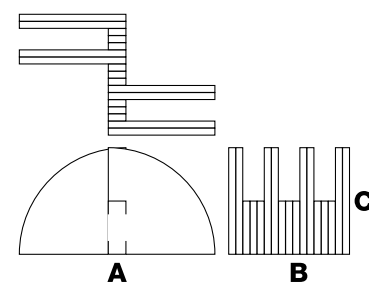

GARDENS

SPECIAL PIECES FOR URBAN DESIGN

BIKE RACK

Trim dimensions (nominal sizes)

- A: 550 mm / 22"
- B: 340 mm / 13½"
- C: 300 mm / 12"
- : 20 mm / ¾"

BENCH

Trim dimensions (nominal sizes)

- A: 600 mm / 24"
- B: 1200 mm / 48"
- C: 600 mm / 24"
- : 20 mm / ¾"

FLOWER BOX

Trim dimensions (nominal sizes)

- A: 600 mm / 24"
- B: 600 mm / 24"
- C: 600 mm / 24"
- : 20 mm / ¾"

FLOWER BED

Trim dimensions (nominal sizes)

- A: 600 mm / 24"
- : 20 mm / ¾"