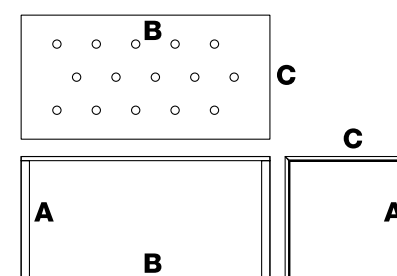

GARDENS

SPECIAL PIECES FOR URBAN DESIGN

BIKE RACK

Trim dimensions (nominal sizes)

- A: 550 mm / 22"
- B: 340 mm / 13½"
- C: 300 mm / 12"
- : 20 mm / ¾"

BENCH

Trim dimensions (nominal sizes)

- A: 600 mm / 24"
- B: 1200 mm / 48"
- C: 600 mm / 24"
- : 20 mm / ¾"

FLOWER BOX

Trim dimensions (nominal sizes)

- A: 600 mm / 24"
- B: 600 mm / 24"
- C: 600 mm / 24"
- : 20 mm / ¾"

FLOWER BED

Trim dimensions (nominal sizes)

- A: 600 mm / 24"
- : 20 mm / ¾"